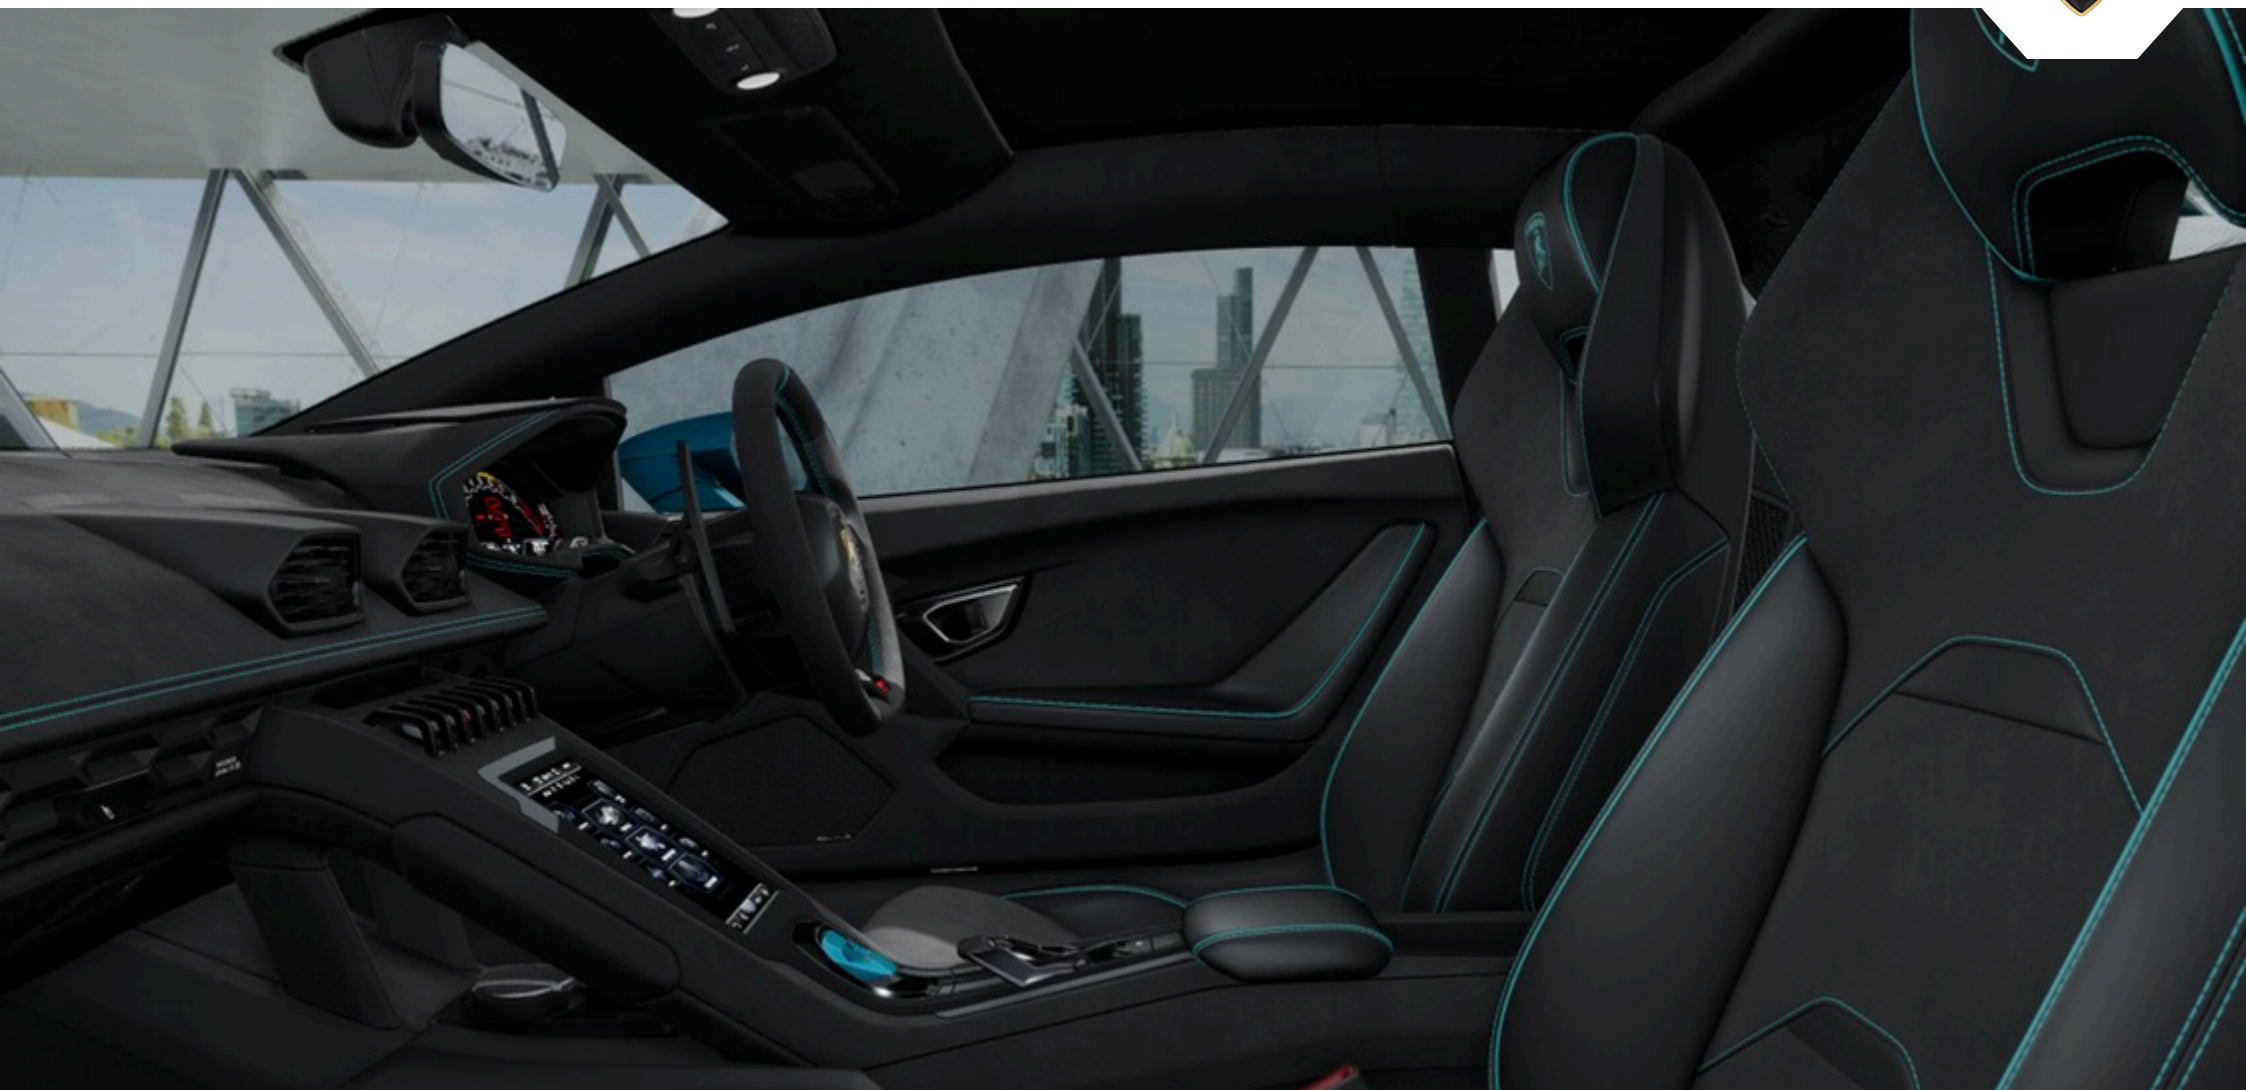

INTERIOR DETAILS

INTERIOR DETAILS

Additional Upholstery
Embroidered Lamborghini shield
on headrest

INTERIOR DETAILS

Additional Upholstery
Additional parts in Alcantara®
Interiors

INTERIOR DETAILS

Additional Upholstery
Dashboard in full Alcantara®

INTERIOR DETAILS

Dark Chrome
Interior dark chrome package