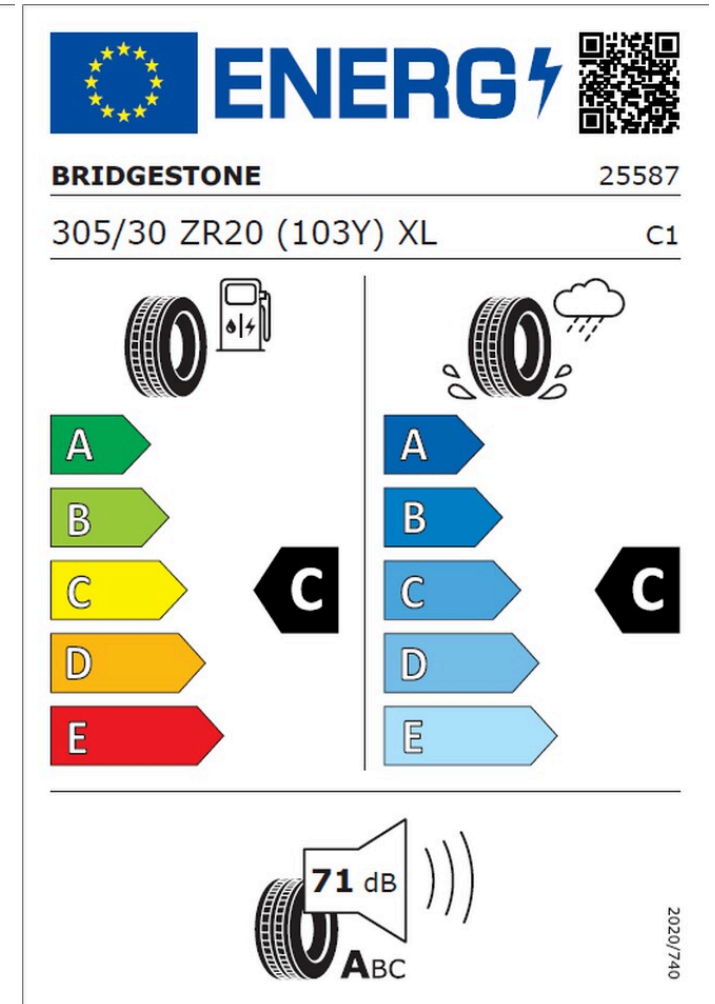

**Information regarding the EU tyre label.**

<https://eprel.ec.europa.eu/screen/home>

**Note**

Due to vehicle technicalities we always display multiple labels.

**Main tyres**

**Bridgestone Potenza Sport Tyres**