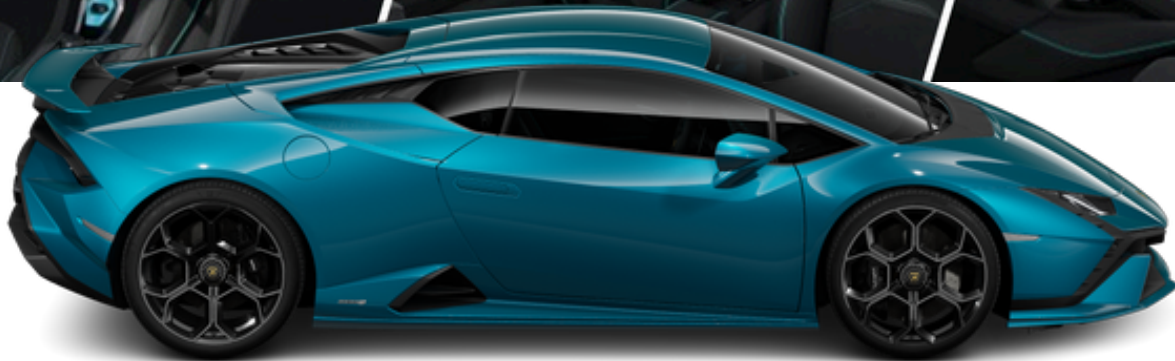

AD PERSONAM INTERIOR

You customized:

- + SEATS
- + DOOR PANELS
- + TUNNEL & CONSOLE
- + STEERING WHEEL
- + UPPER DASHBOARD
- + PAINTED FLAP