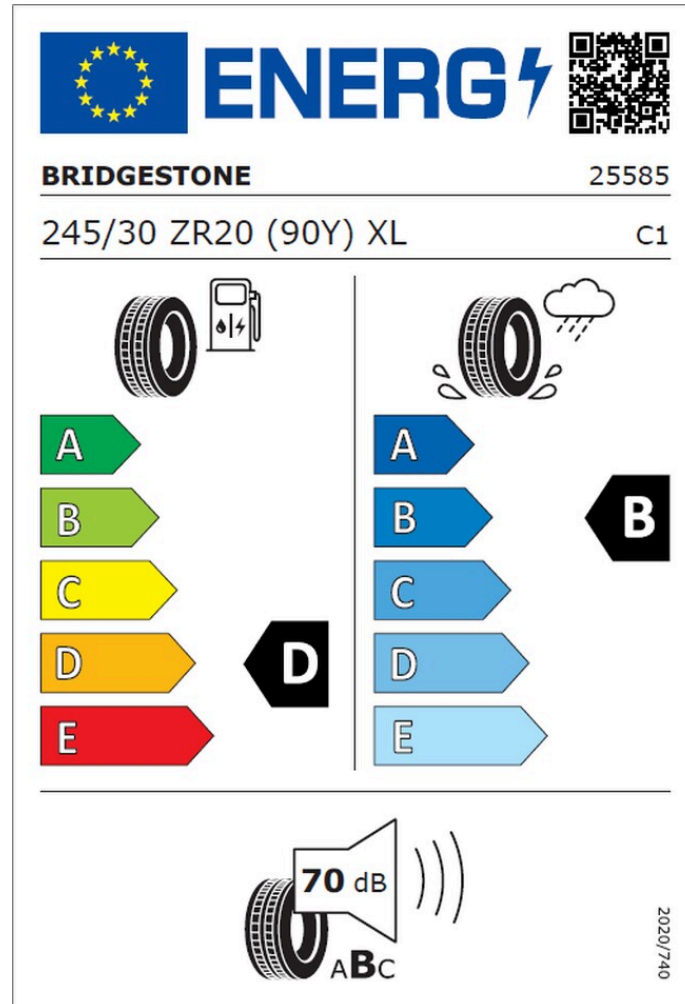

**Information regarding the EU tyre label.**

<https://eprel.ec.europa.eu/screen/home>

**Note**

Due to vehicle technicalities we always display multiple labels.

**Main tyres**

**Bridgestone Potenza Sport Tyres**