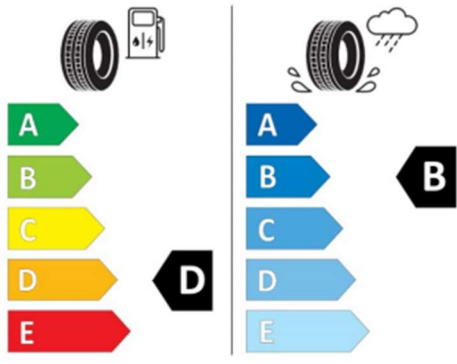

Information regarding the EU tyre label.

<https://eprel.ec.europa.eu/screen/home>

Note

Due to vehicle technicalities we always display multiple labels.

Main tyres

Pirelli PZero tires

PIRELLI 21548

245/30ZR20 (90Y) XL C1