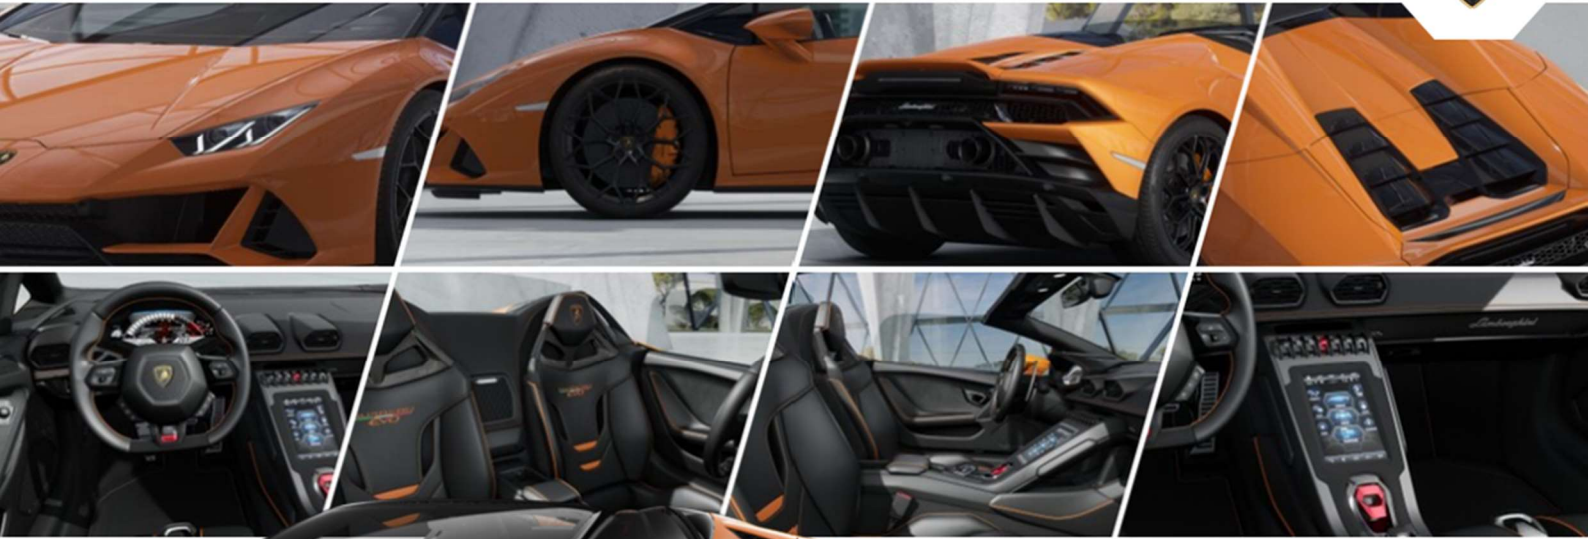

[pdf.moodboard.intro.body.carline.headline](#)

[pdf.moodboard.intro.body.carline.description](#)