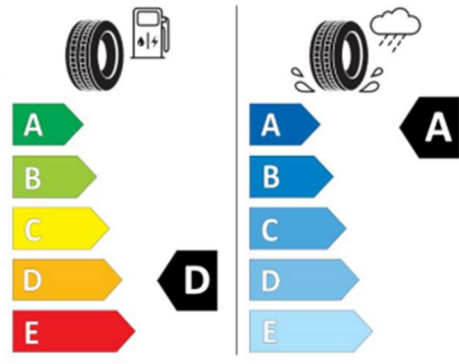

PIRELLI 21547

305/30ZR20 (103Y) XL C1